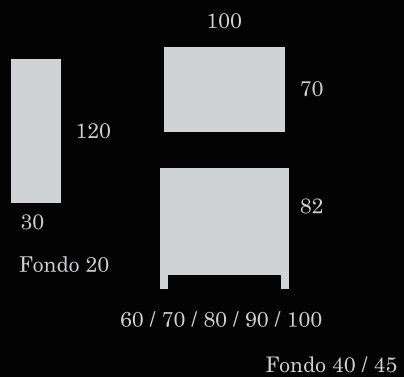

SILVER SERIES
CLASSIC

NIZA
PATAS

Champán