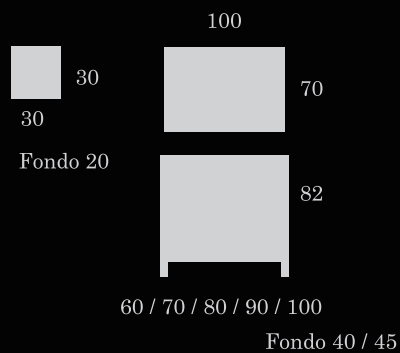

SILVER SERIES
CLASSIC

DIVERTA
PATAS

Teka