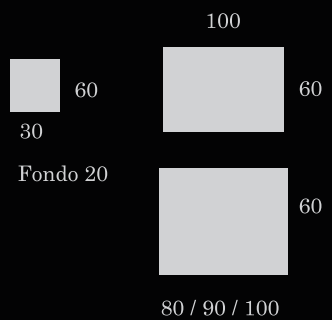

SILVER SERIES
SUSPENDIDOS

Fondo 40 / 45